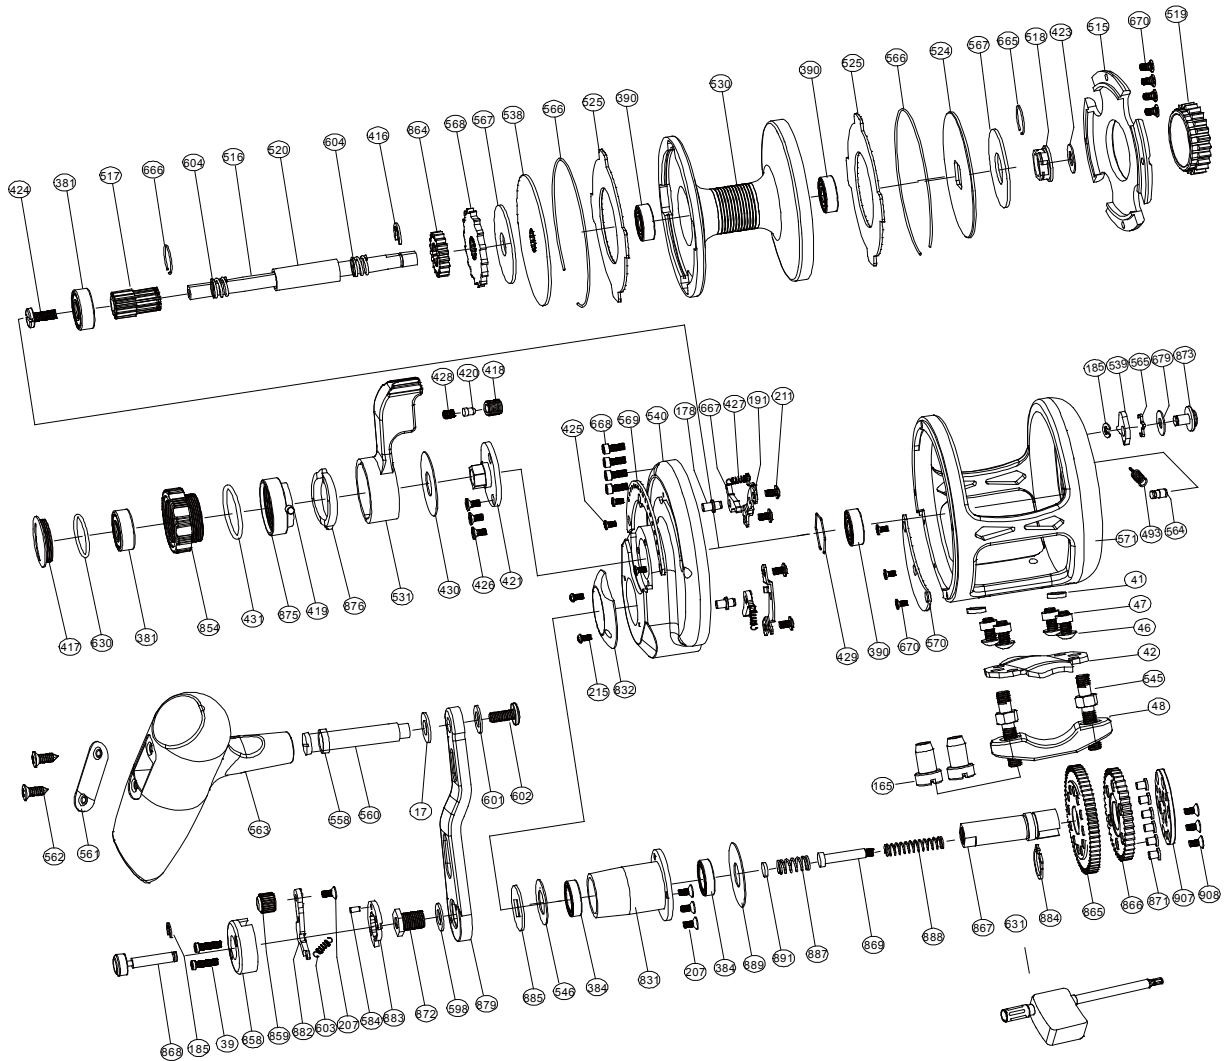

Sealion Series Lefty Dual Drag Jigging Reel

SL12DL

No.	PARTS NAME	No.	PARTS NAME	No.	PARTS NAME
17	Washer 2	517	High speed pinion gear	666	Small ring
39	Button screw	518	Drag plate undersleeve	667	Anti-reverse dog
41	Reel foot cannulation 1	519	Sound gear	668	Side plate screws
42	Reel foot	520	Spool cannulation	670	Close cover screws
46	Reel foot screws	524	Rear drag plate	679	Washer 1
47	Reel foot cannulation 2	525	Drag plate	879	Handle arm
48	Rod clamp	530	Spool	831	Drive shaft coat
165	Fixed nuts	531	Drag control lever	832	Drive shield
178	Set plate nail	538	Front drag plate	854	Drag tension knob
185	"E" washer	539	Alarm sound gear	858	Button basement
191	Set plate	540	Right plate	859	Button lever knob
207	Push slice screw	545	Fixed screws	864	Low speed pinion gear
211	Set plate screws	546	Drive shaft washer	865	Drive gear-high speed
215	Cover screw	558	Handle shaft retainer	866	Drive gear-low speed
381	Ball bearing (S606)	560	T handle nail	867	Drive shaft
384	Ball bearing (S6700)	561	Handle cover	868	Push button shaft
390	Ball bearing (S696)	562	Handle cover screw	869	Slide pole
416	"E" washer	563	Handle knob	871	Variable-speed pin
417	Drag knob cover	564	Sound spring pin	872	Handle bolt
418	Sound coat	565	Sound spring plate	873	Strike alert lever
419	Pre-program key pin	566	Spool ring	875	Pre-program key
420	Sound nail	567	Spool spring washer	876	Pre-program plate
421	Bearing cover	568	Anti-reverse ratchet	882	Push slice
423	Drag plate washer	569	Embedded clip	883	Stopping slice
424	Spool shaft screw	570	Close cover	884	"C" washer
425	Screw embedded clip	571	Frame	885	Handle washer
426	Screw for bearing cover	584	Push nail	887	Drive shaft spring
427	Stopping slock spring	598	Handle bolt washer	888	Shaft insert spring
428	Sound nail spring	601	Washer 3	889	Drive shaft coat washer
429	Bearing ring	602	Handle knob screw 2	891	Variable-speed washer
430	Drag control lever washer	603	Push spring	907	Variable-speed plate
431	"O" ring	604	Spool shaft spring	908	Variable-speed screws
493	Sound spring	630	"O" ring		
515	Cover	631	Wrench		
516	Spool shaft	665	Big ring		